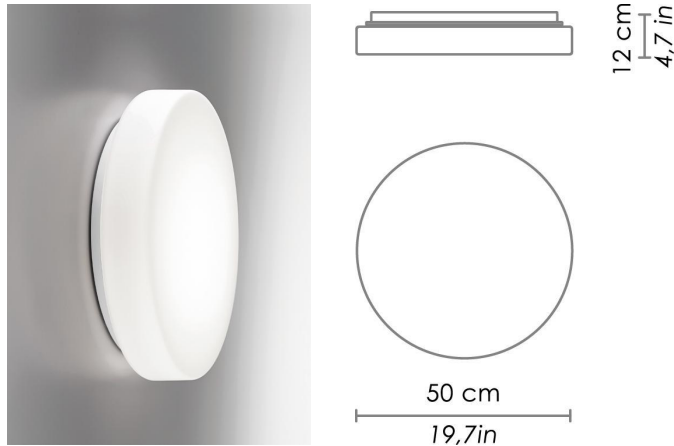

DRUM BAYONET

WALL

Wall-ceiling lamps with diffuser in mouth-blown, satin-finish opal triplex glass, and white painted metal frame. Twist-lock system for the glass component. The product is suitable for indoor use only.

CODE	COLOR
ZA-LD891213-	White

DIMENSIONS AND HOLES	
Dimensions	Ø 50 cm / Ø 19,7 in

ILLUMINOTECHNICAL SPECIFICATIONS	
Source	LED
Power LED	27,5 W
Total Watt	29 W
Lumen LED board	3450 lm
Lumen lamp	2070 lm
Beam angle	120°
Colour temperature	3000 K
CRI	>90
Dimmer	TRIAC
Lamp life	minimum 2 years guaranteed